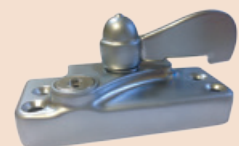

The **REHAU 'Heritage' Vertical Sliding Window**

Technology with Traditional Styling and Authentic Looks

Available with the following upgrades for even greater authenticity

RunThru Sash Horns

Mechanically Jointed Sashes

Premium Cam Catch

Available in White, Gold, Chrome and Satin

The REHAU 'Heritage' Vertical Sliding Window

Standard Specification:

- 137mm front to back profile
- Welded sashes
- 'A' Energy Rated
- 24mm Softcoat float glass sealed units
- Black swisspacer - Argon filled
- Internally sculptured beads
- Deep 'authentic' bottom rail - mechanically jointed
- Pre-tensioned maintenance free balances
- Sashes tilt inwards for cleaning
- White key locking cam locks
- White lift handles
- Single cam lock on windows up to 800mm wide
- Double cam locks on windows 801 or over
- Lowline glazing - silver grey gaskets
- Safe and secure
- Slim 42mm Sash to top Sash
- 54mm midrail sight lines
- Equal glass height
- Virtually maintenance free

Furniture Colour Options

White

Gold

Chrome

Satin

Colour Options

'Choices' Vertical Sliders are available in a range of timber or painted timber effects to both sides only

Smooth White