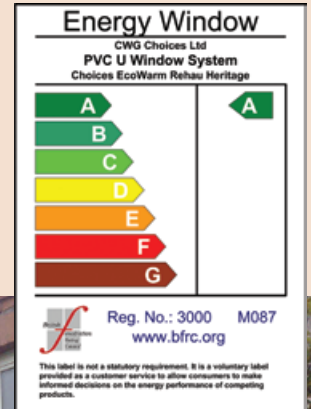

Premium Cam Catch

Available in White, Gold, Chrome and Satin

The REHAU 'Heritage' Vertical Sliding Window

Standard Specification:

- 137mm front to back profile
- Welded sashes
- 'A' Energy Rated
- 24mm Softcoat float glass sealed units
- Black swisspacer - Argon filled
- Internally sculptured beads
- Deep 'authentic' bottom rail - mechanically jointed
- Pre-tensioned maintenance free balances
- Sashes tilt inwards for cleaning
- White key locking cam locks
- White lift handles
- Single cam lock on windows up to 800mm wide
- Double cam locks on windows 801 or over
- Lowline glazing - silver grey gaskets
- Safe and secure
- Slim 42mm Sash to top Sash
- 54mm midrail sight lines
- Equal glass height
- Virtually maintenance free

Furniture Colour Options

White

Gold

Chrome

Satin

Colour Options

'Choices' Vertical Sliders are available in a range of timber or painted timber effects to both sides only

Smooth White